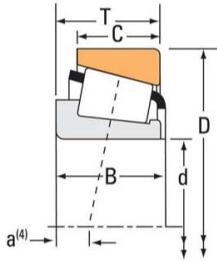

China abec 5 Bearing Supplier

TYPE TS

GATES SNOWMOBILE BELT FOR YAMAHA FX NYTRO MTX 153 & FX NYTRO 162 2012 2013 2014

Bearing No. 153

Series	155
Cup Part Number	153
Design Units	Imperial
D	2.0472 in
C - Cup Width	0.5900 in
r - Cup Backface To Clear Radius ¹	0.04 in
Da - Cup Frontface Backing Diameter	1.89 in
Db - Cup Backface Backing Diameter	1.77 in
e - ISO Factor ²	0.32
Y - ISO Factor ³	1.9
Cg - Geometry Factor	0.0482

153 Bearing 2D drawings and 3D CAD models