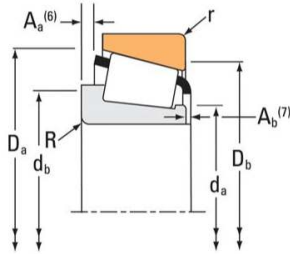

China abec 5 Bearing Supplier

TYPE TS

GATES SNOWMOBILE BELT FOR YAMAHA FX NYTRO MTX 153 & FX NYTRO 162 2012 2013 2014

Bearing No. 153

Series	155
Cup Part Number	153
Design Units	Imperial
D	2.0472 in
C - Cup Width	0.5900 in
r - Cup Backface To Clear Radius ¹	0.04 in
Da - Cup Frontface Backing Diameter	1.89 in
Db - Cup Backface Backing Diameter	1.77 in
e - ISO Factor ²	0.32
Y - ISO Factor ³	1.9
Cg - Geometry Factor	0.0482

153 Bearing 2D drawings and 3D CAD models