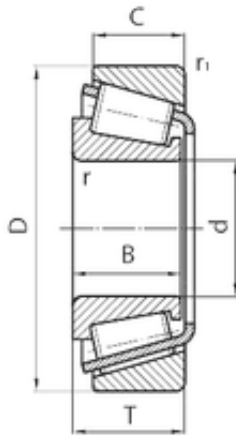

China abec 5 Bearing Supplier

timken taper sets KLM503349/KLM503311 cars
 transmission inch tapered roller bearing
 KL503349/KLM 503311

Bearing No. KLM503349/KLM503311

Size	45.987x74.975x20 mm
Bore Diameter	45,987 mm
Outer Diameter	74,975 mm
Width	20 mm
d	45,987 mm
D	74,975 mm
T	20 mm
B	18 mm
C	16 mm
R	2,3 mm
r	1,5 mm

KLM503349/KLM503311 Bearing 2D drawings and 3D
 CAD models