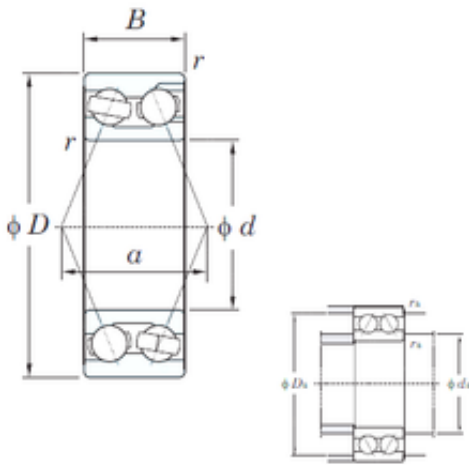

China abec 5 Bearing Supplier

3200 Bearing 2D drawings and 3D CAD models

SKF Koyo NTN NSK Ssr Double Row Angular
Contact Ball Bearing 3200 3201 3202 3203 3204
3205 3206 3207 3208 3209 3210 3211 3212 3213
3214 3215 3220

Bearing No. 3200

Size	10x30x14.3 mm
Bore Diameter	10 mm
Outer Diameter	30 mm
Width	14.3 mm
d	10 mm
D	30 mm
B	14.3 mm
C	14.3 mm
a	19.5 mm
r min.	0.6 mm
da min.	14.5 mm
Da max.	25.5 mm
ra max.	0.6 mm
Weight	0.052 Kg
Basic dynamic load rating (C)	7.35 kN
Basic static load rating (C0)	5.35 kN
(Grease) Lubrication Speed	15000 r/min
Bearing No.	3200
r(min)	0.6
Cr	9.15
C0r	5.35
Cu	0.280
Grease lub.	15000

China abec 5 Bearing Supplier

Oil lub.	20000
da(min)	14.5
da(max)	-
Da(max)	25.5
ra(max)	0.6
(Refer.)Mass(kg)	0.052